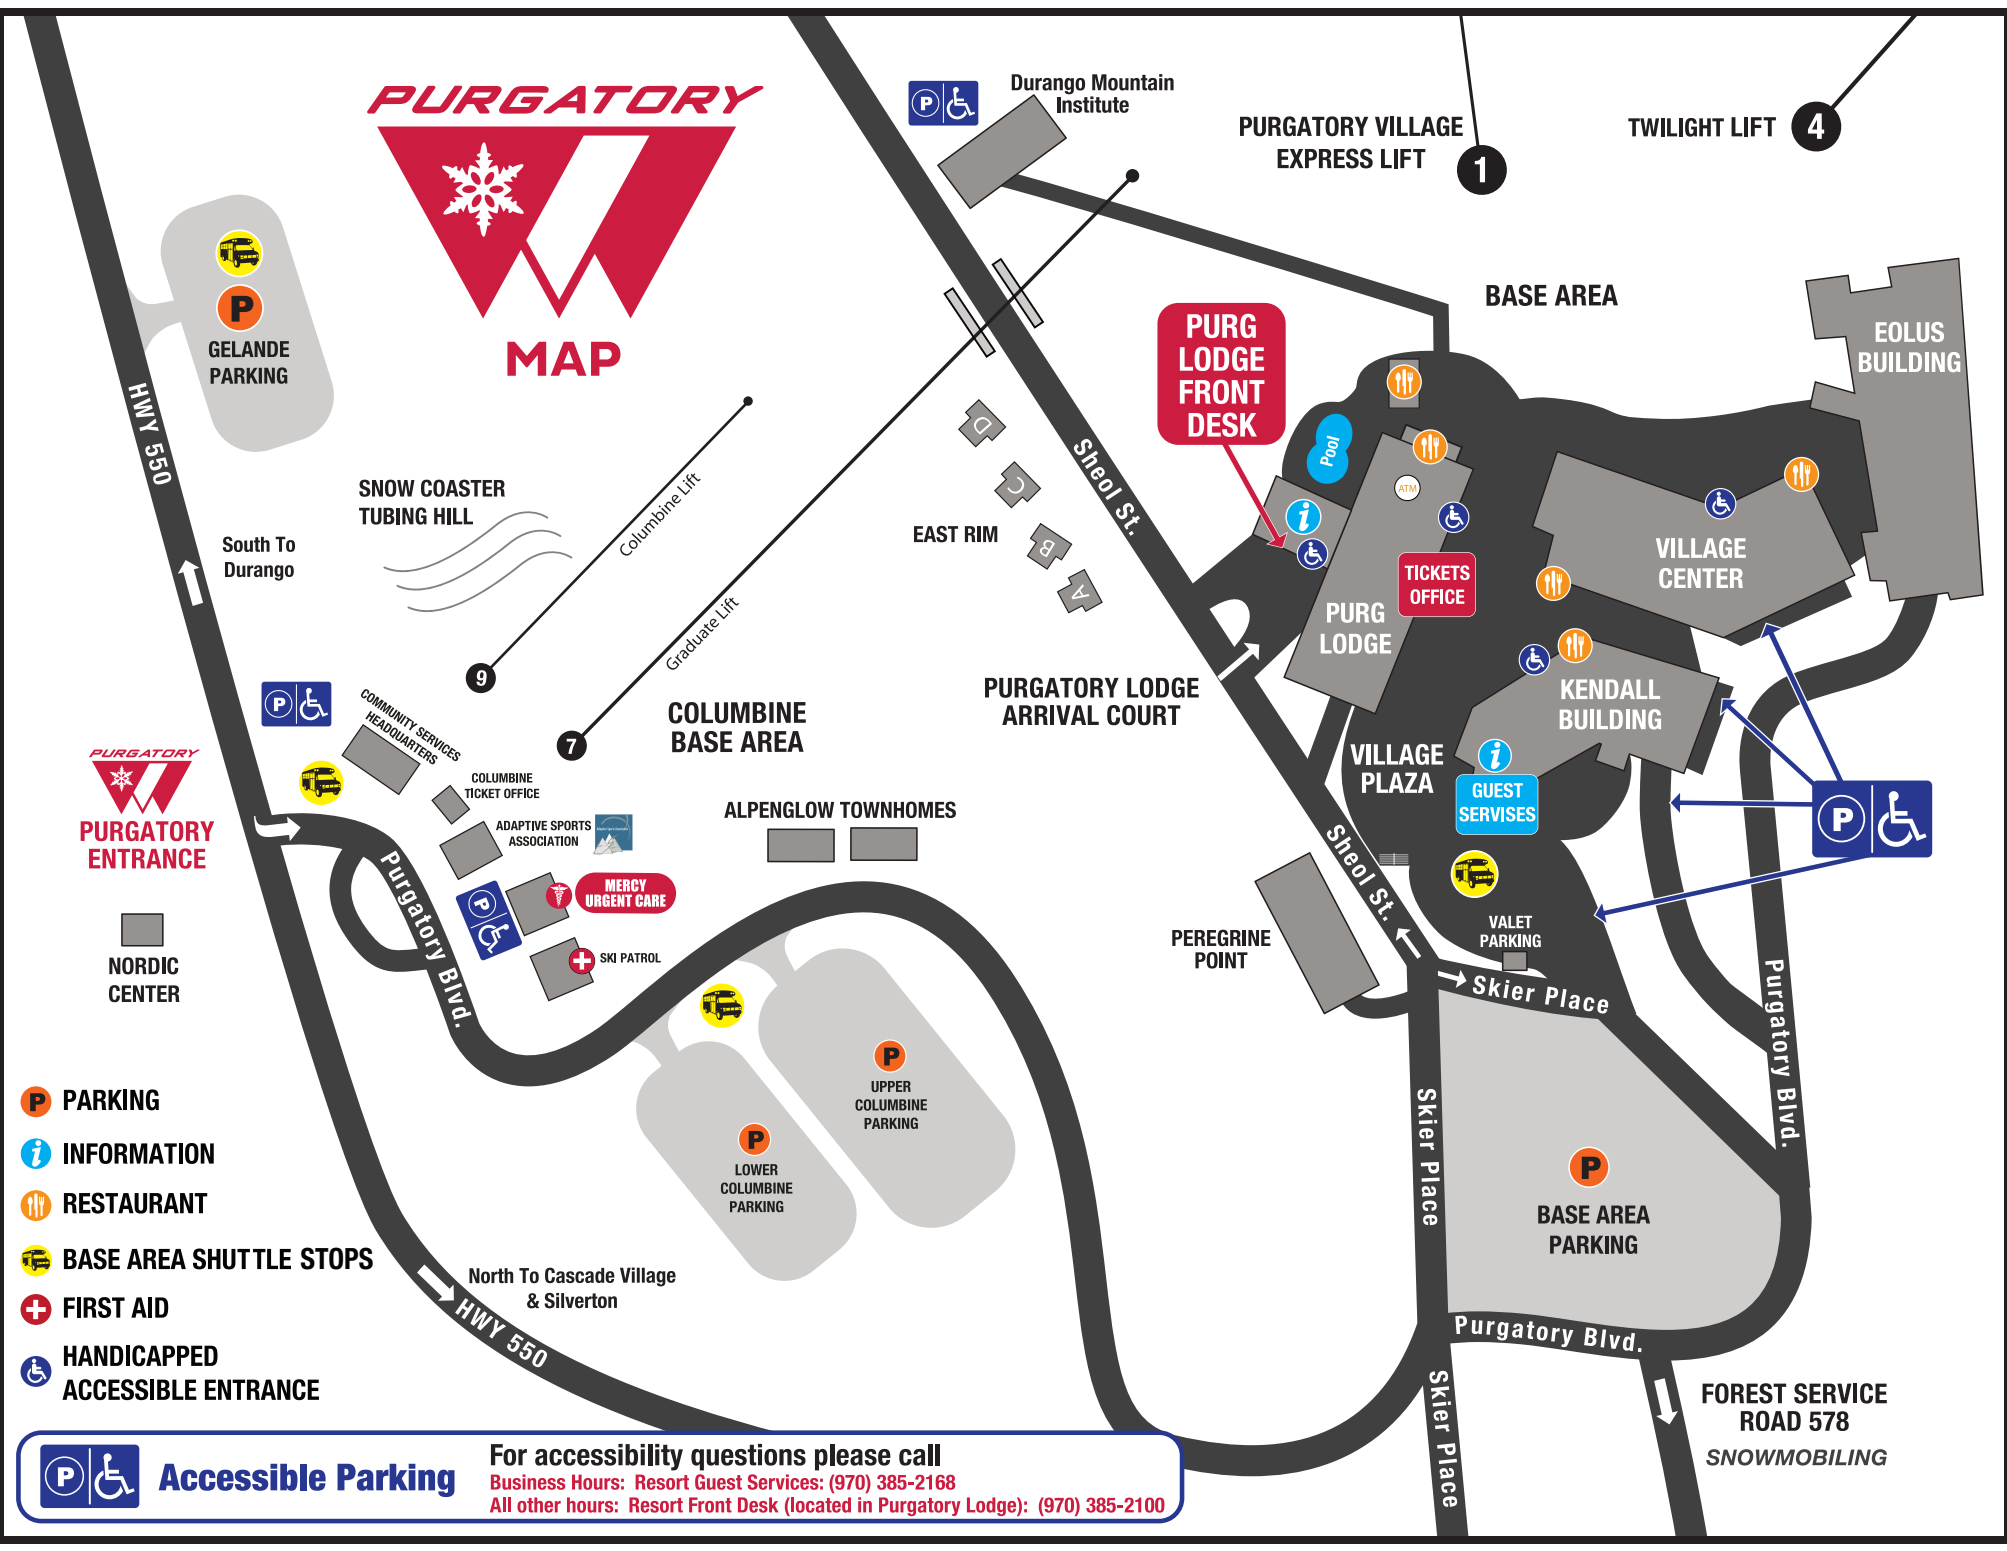

PURGATORY MAP

- **PARKING**
- **INFORMATION**
- **RESTAURANT**
- **BASE AREA SHUTTLE STOPS**
- **FIRST AID**
- **HANDICAPPED ACCESSIBLE ENTRANCE**

Accessible Parking For accessibility questions please call
Business Hours: Resort Guest Services: (970) 385-2168
All other hours: Resort Front Desk (located in Purgatory Lodge): (970) 385-2100

GELANDE PARKING

SNOW COASTER TUBING HILL

South To Durango

COMMUNITY SERVICES HEADQUARTERS

COLUMBINE TICKET OFFICE

ADAPTIVE SPORTS ASSOCIATION

MERCY URGENT CARE

SKI PATROL

COLUMBINE BASE AREA

ALPENGLow TOWNHOMES

LOWER COLUMBINE PARKING

UPPER COLUMBINE PARKING

North To Cascade Village & Silverton

EAST RIM

PURGATORY LODGE ARRIVAL COURT

PURG LODGE FRONT DESK

PURG LODGE

VILLAGE PLAZA

PEREGRINE POINT

BASE AREA

TICKETS OFFICE

GUEST SERVICES

VALET PARKING

BASE AREA PARKING

VILLAGE CENTER

KENDALL BUILDING

EOLUS BUILDING

PURGATORY VILLAGE EXPRESS LIFT 1

TWILIGHT LIFT 4

FOREST SERVICE ROAD 578 SNOWMOBILING

HWY 550

Purgatory Blvd.

HWY 550

Sheol St.

Sheol St.

Skier Place

Skier Place

Purgatory Blvd.

Skier Place

Durango Mountain Institute