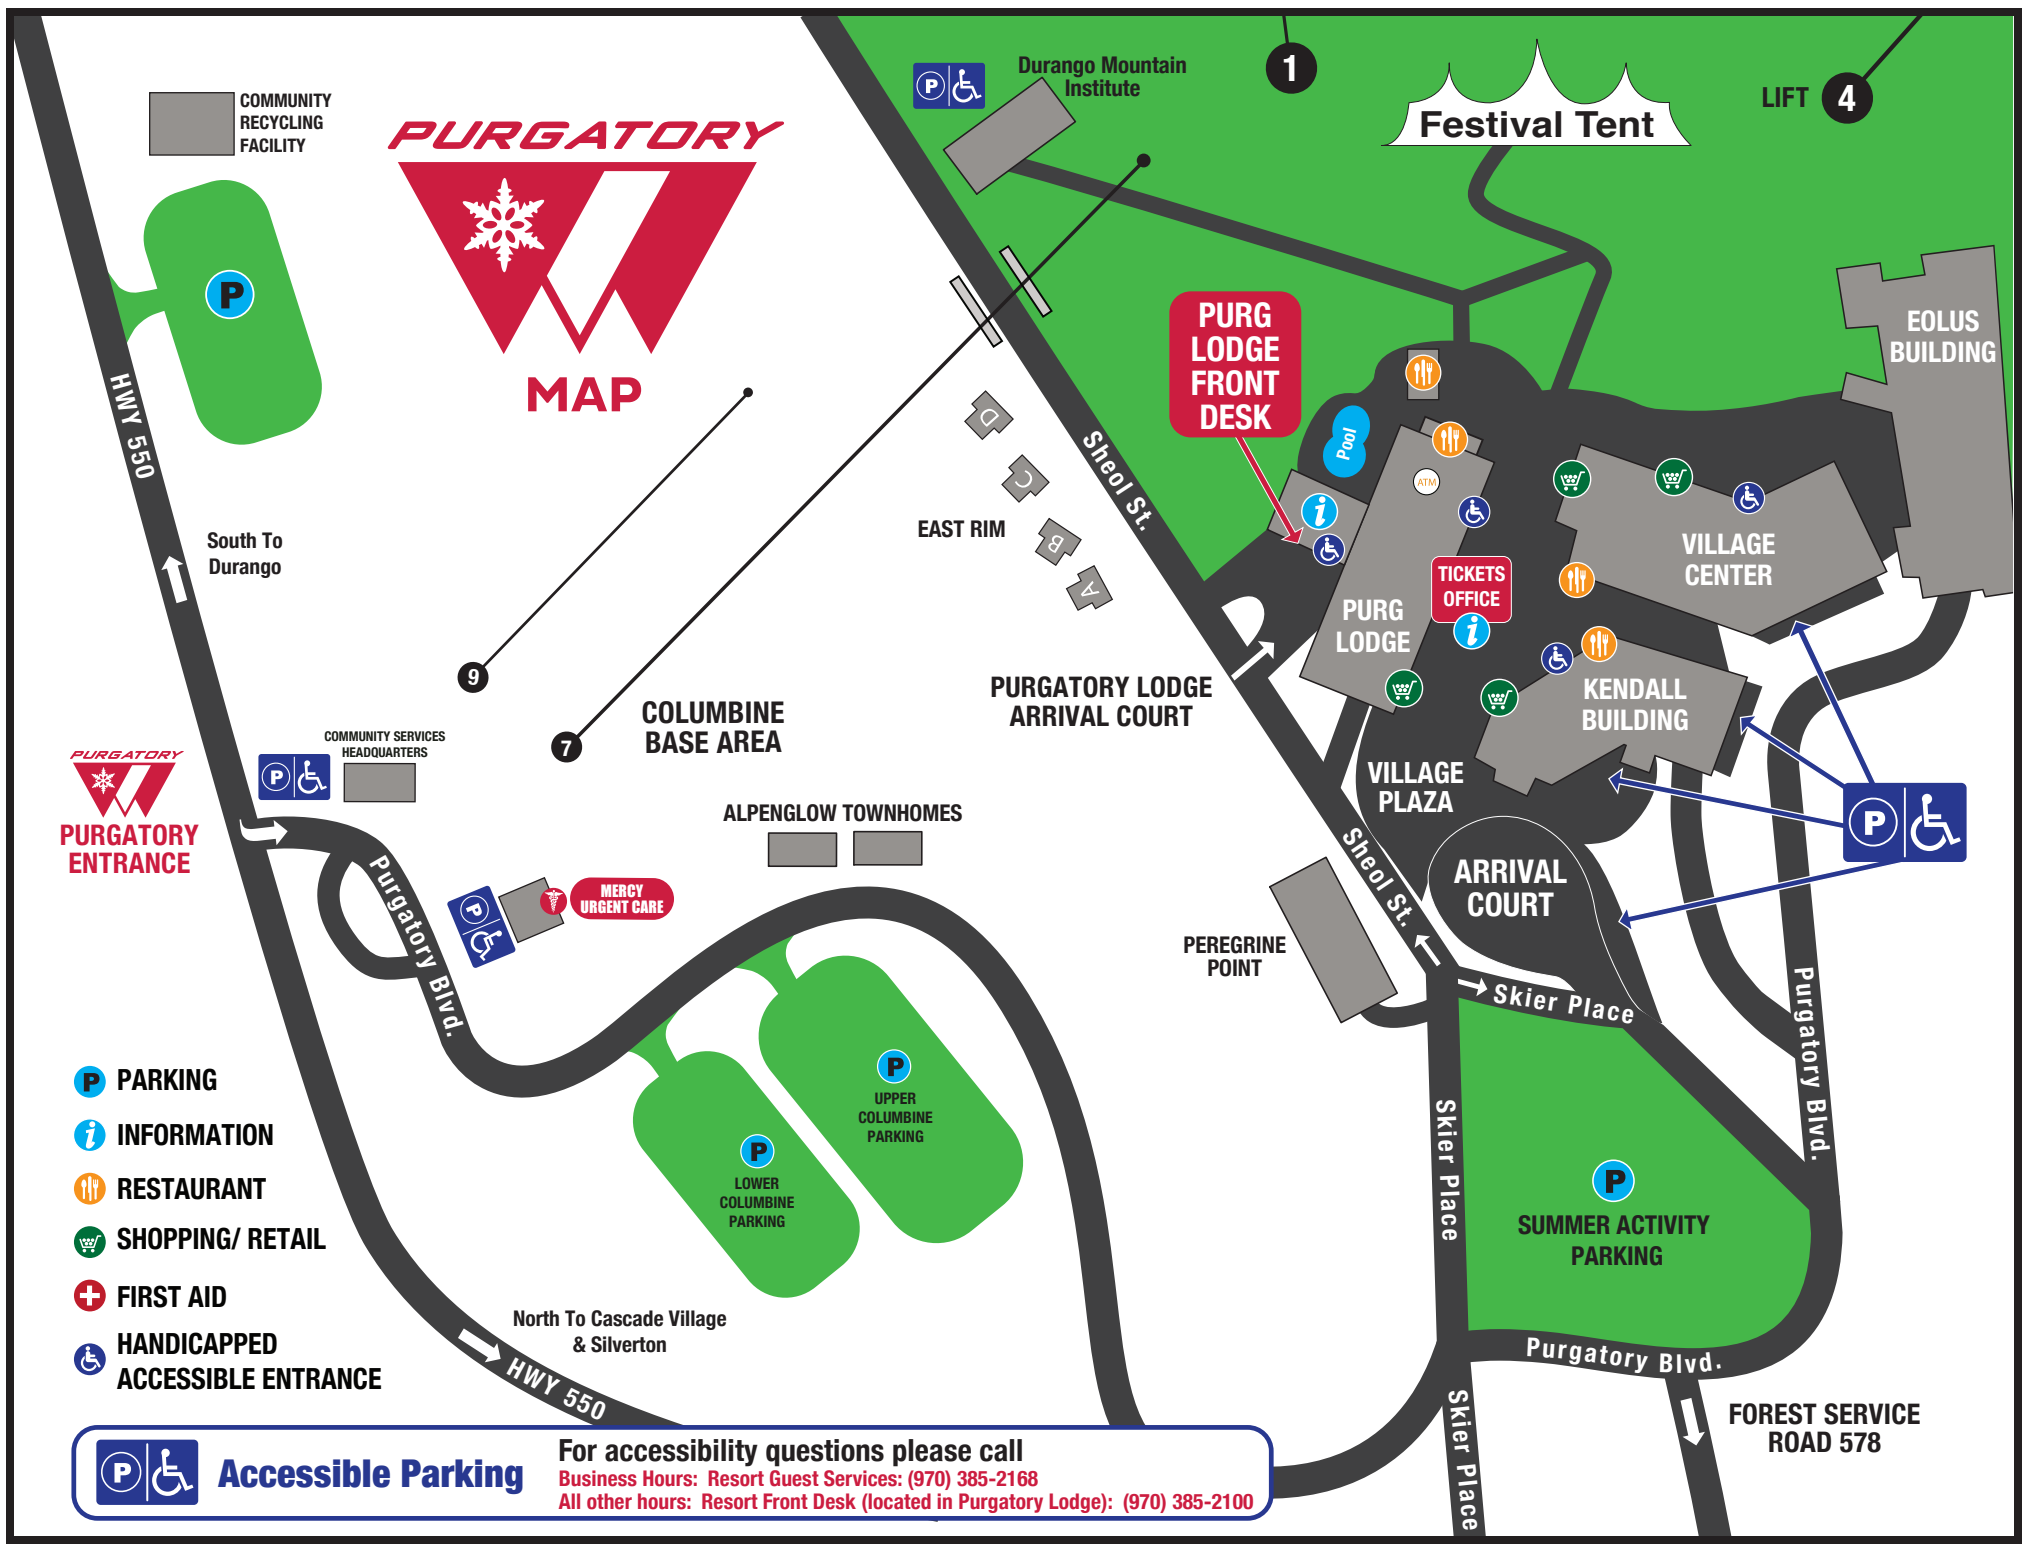

PURGATORY

MAP

COMMUNITY RECYCLING FACILITY

South To Durango

COMMUNITY SERVICES HEADQUARTERS

COLUMBINE BASE AREA

ALPENGLOW TOWNHOMES

MERCY URGENT CARE

P PARKING

i INFORMATION

🍴 RESTAURANT

🛒 SHOPPING/ RETAIL

+ FIRST AID

♿ HANDICAPPED ACCESSIBLE ENTRANCE

North To Cascade Village & Silverton

HWY 550

Durango Mountain Institute

EAST RIM

PURGATORY LODGE ARRIVAL COURT

PURG LODGE FRONT DESK

PURG LODGE

VILLAGE PLAZA

ARRIVAL COURT

Skier Place

SUMMER ACTIVITY PARKING

Purgatory Blvd.

Festival Tent

LIFT 4

EOLUS BUILDING

VILLAGE CENTER

KENDALL BUILDING

PEREGRINE POINT